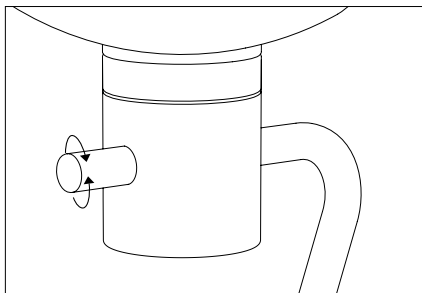

Baluna Ceiling Lamp

Product Fact Sheet

Code / Colour:
BA-C / Black / RAL 9005 / ●

- Characteristics:
- Built-in dimmable switch
 - Triple coated opal glass diffuser
 - Rotating lampshade and arm
 - Adjustable height
 - Indoor use

Material:
Steel, Glass

Cord:
Removable cord included, 5000 mm

Bulb:
Included - Dimmable LED
The product contains a light source of energy efficiency class A⁺⁺

Light Source:
E14, Max 6W; max Ø36 mm

Ratings:
220–230 V; 50 Hz; IP 20; class I

Certificates:
CE | 874/2012 |

Packaging:

Width	270 mm
Depth	270 mm
Height	1415 mm
Weight	5.2 kg

ON / OFF / dimm switch